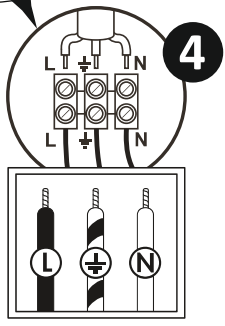

1

OFF

2

3

5

4

6

7

max
10W LED

8

ON

HYGE, SOREN