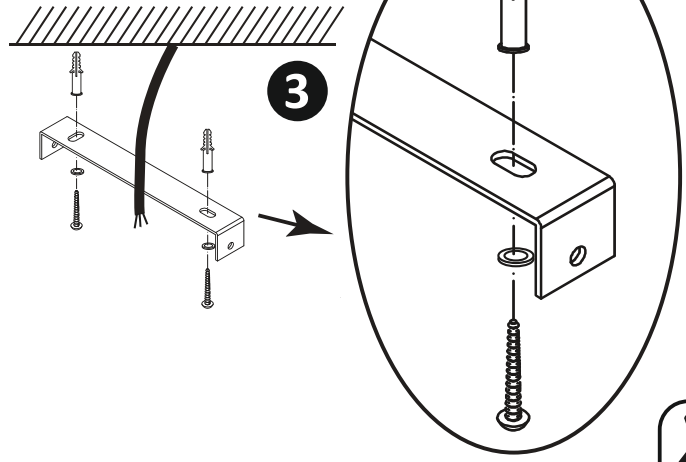

1

OFF

2

3

5

4

6

7

max
10W LED

8

ON

HYGE, SOREN