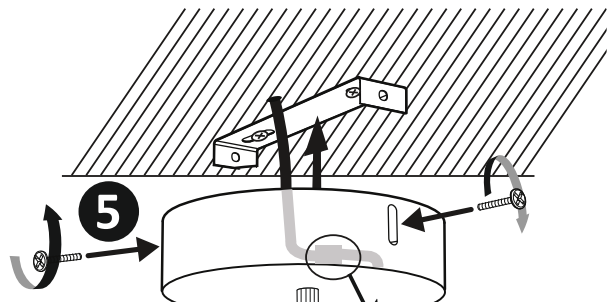

1

OFF

2

3

5

4

6

7

max
10W LED

8

ON

HYGE, SOREN