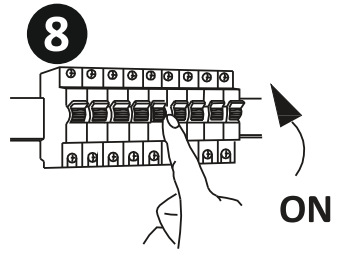

1

OFF

2

3

5

4

6

7

max
10W LED

8

ON

HYGE, SOREN