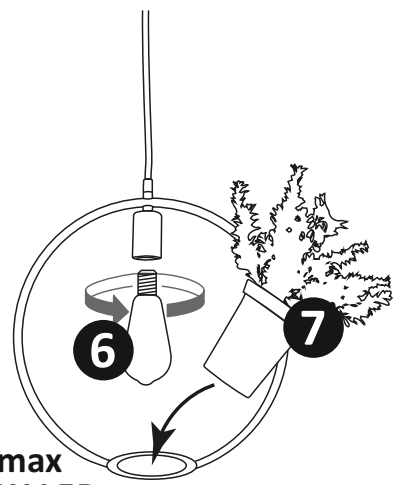

1

OFF

2

3

5

4

6

7

max
10W LED

8

ON

HYGE, SOREN