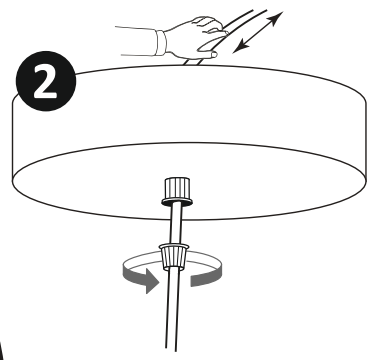

1

OFF

2

3

5

4

6

7

max
10W LED

8

ON

HYGE, SOREN